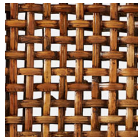

Dalton

- Dalton Brush Holder: 3.5"D x 4.5"H
- Dalton Canister: 3.5"D x 4.5"H
- Dalton Soap Pump: 4"D x 6.5"H
- Dalton Tissue Box: 5.5"L x 5.5"W x 5.5"H
- Dalton Trays: 13"L x 10.5"W x 1.5"H
- Dalton Wastebasket: 10"D x 11.5"H
- Dalton Wastebasket: 8"L x 10"W x 11.5"H

Set of 2: 11"L x 7"W x 1.5"H, 13"L x 10.5"W x 1.5"H

Wastebasket liner included

FINISH & MATERIAL

Coffee Rattan

Brown Rattan

White Rattan

Natural Rattan

Whitewashed Rattan