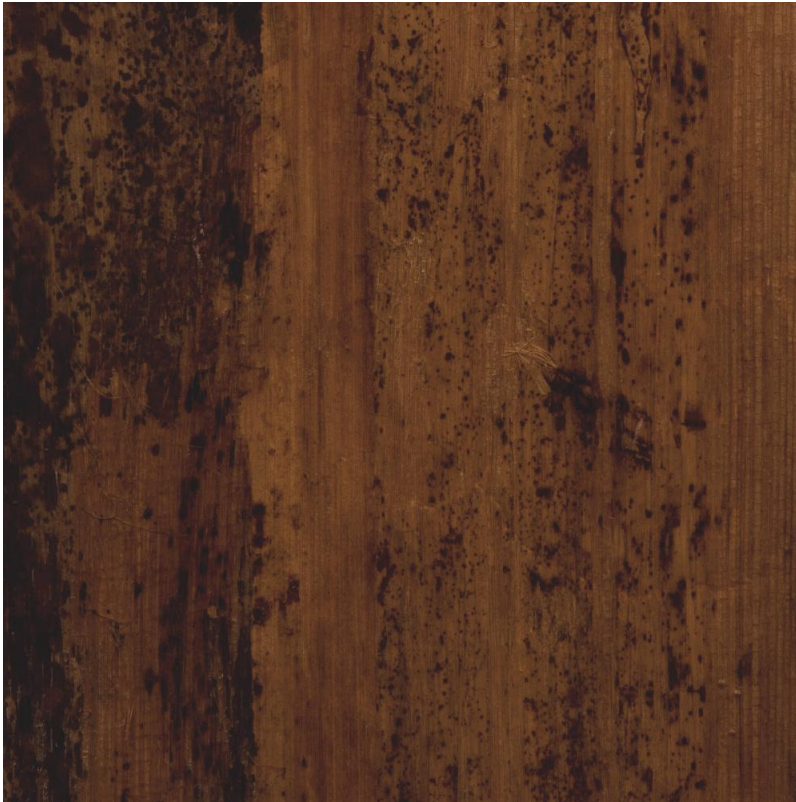

Dark Stain Banana Leaf Swatch

SOLD AS

Individual

SIZES

Size:

ADDITIONAL INFO

This item is handcrafted and may show slight variation from one piece to another.

FINISHES & MATERIALS

Dark Stain Banana Leaf