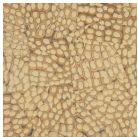

Callas Canister

Callas Canister: 4"L x 4"W x 4.5"H

FINISHES & MATERIALS

Gold Lacquered Eggshell

Silver Lacquered Eggshell

White Lacquered Eggshell