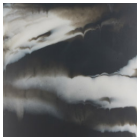

Bahia Wastebasket

Lush swirls of resin are the hallmarks of this sleek yet dramatic bath collection. The perfect finishing touch to a striking bathroom.

SOLD AS

Individual

SIZES

Rectangular: 10"L x 8"W x 11"H

Square: 8.5"L x 8.5"W x 11"H

ADDITIONAL INFO

Wastebasket liner included

This item is handcrafted and may show slight variation from one piece to another.

FINISHES & MATERIALS

Black Swirled Resin

Amber Swirled Resin