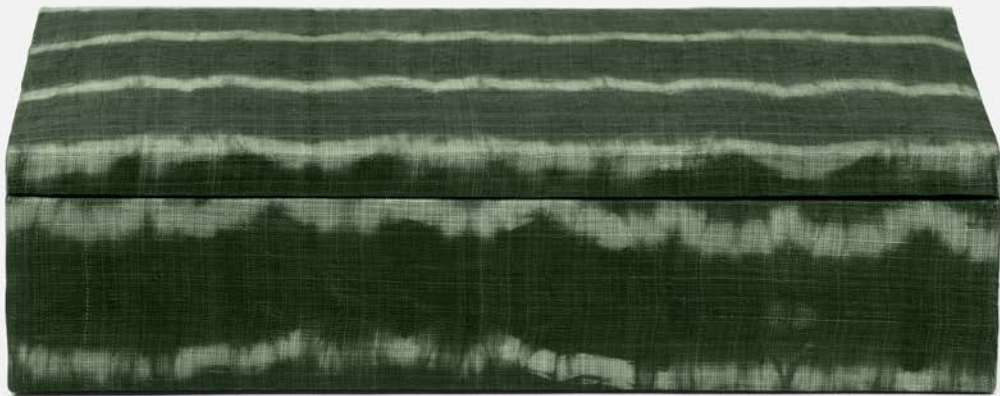

1

BLUE TIE DYE

GRAY TIE DYE

2

GREEN TIE DYE

Maili

FINISH: BLUE TIE DYE, GRAY TIE DYE, GREEN TIE DYE

MATERIAL: ABACA

Tie-dye boxes in shiny abaca with light rattan lining.

Each size sold in multiples of 2:

1. Small Box: 13" L x 6.5" W x 2.5" H

2. Large Box: 14.5" L x 8.5" W x 4" H