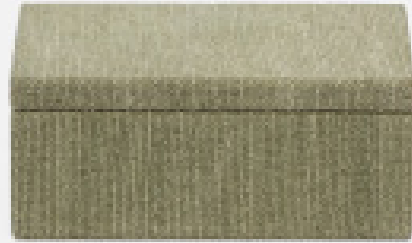

1

LIGHT BLUE

2

LIGHT GREEN

3

LIGHT GRAY

Blarney

FINISH: LIGHT BLUE, LIGHT GREEN, LIGHT GRAY

MATERIAL: COTTON JUTE

Cotton jute boxes with candy stripe detail.

Each size sold in multiples of 2:

1. Small Box: 5.5"L x 4"W x 2"H

2. Medium Box: 7.5"L x 5"W x 3"H

3. Large Box: 13"L x 6.5"W x 3"H